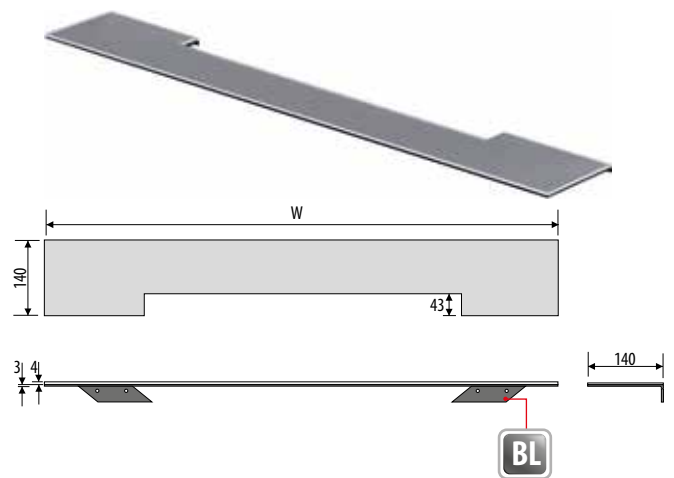

Shelves / Regale / Police

					for mirrors size für spiegel größe pro velikost zrcadel
PLK1 80	198412001	800	140	Ø70	
PLK1 85	198412002	850	140	Ø75	
PLK1 90	198412003	900	140	Ø80	
PLK1 95	198412004	950	140	Ø85	
PLK1 100	198412005	1000	140	Ø90