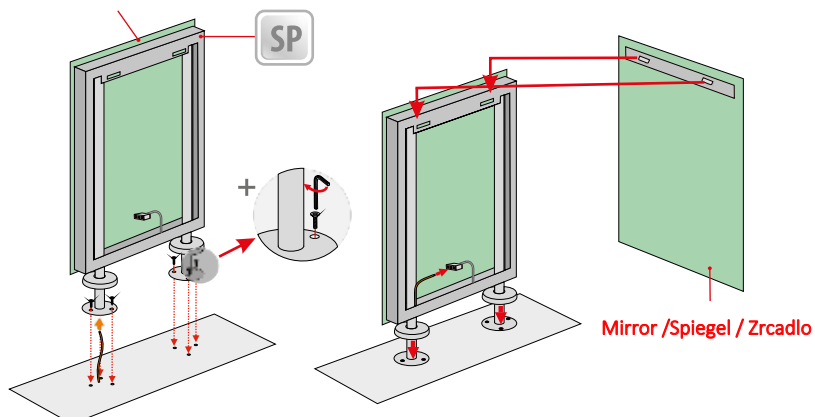

LED colour / LED-Farbe / Barva LED:

- **CW**
  ~6000K
- **CWW**
  ~4800K
- **NW**
  ~4000K
- **WW**
  ~3000K

60 x 80 cm
COSMO 198412301

Technical data   Technische Daten   Technická data

60 x 80 cm
COSMO I 198412302

Other dimensions available on request
Andere Abmessungen auf Anfrage
Jiné rozměry na objednávku

Additional elements on request / Zusatzelemente auf Anfrage /
Dodatečně na objednávku

1. Hand icon
2. Hand icon with light
3. Hand icon with light and sound waves
4. Hand icon with light and sound waves
5. Hand icon with light and sound waves
6. Hand icon with light and sound waves
7. Hand icon with light and sound waves
8. Hand icon with light and sound waves
9. Hand icon with light and sound waves
10. Hand icon with light and sound waves
12. Hand icon with light and sound waves
13. Hand icon with light and sound waves
14. Hand icon with light and sound waves
15. Hand icon with light and sound waves
17. Hand icon with light and sound waves
18. Hand icon with light and sound waves
20. Hand icon with light and sound waves
21. Hand icon with light and sound waves

- IP44
- Energy Star logo
- LED logo